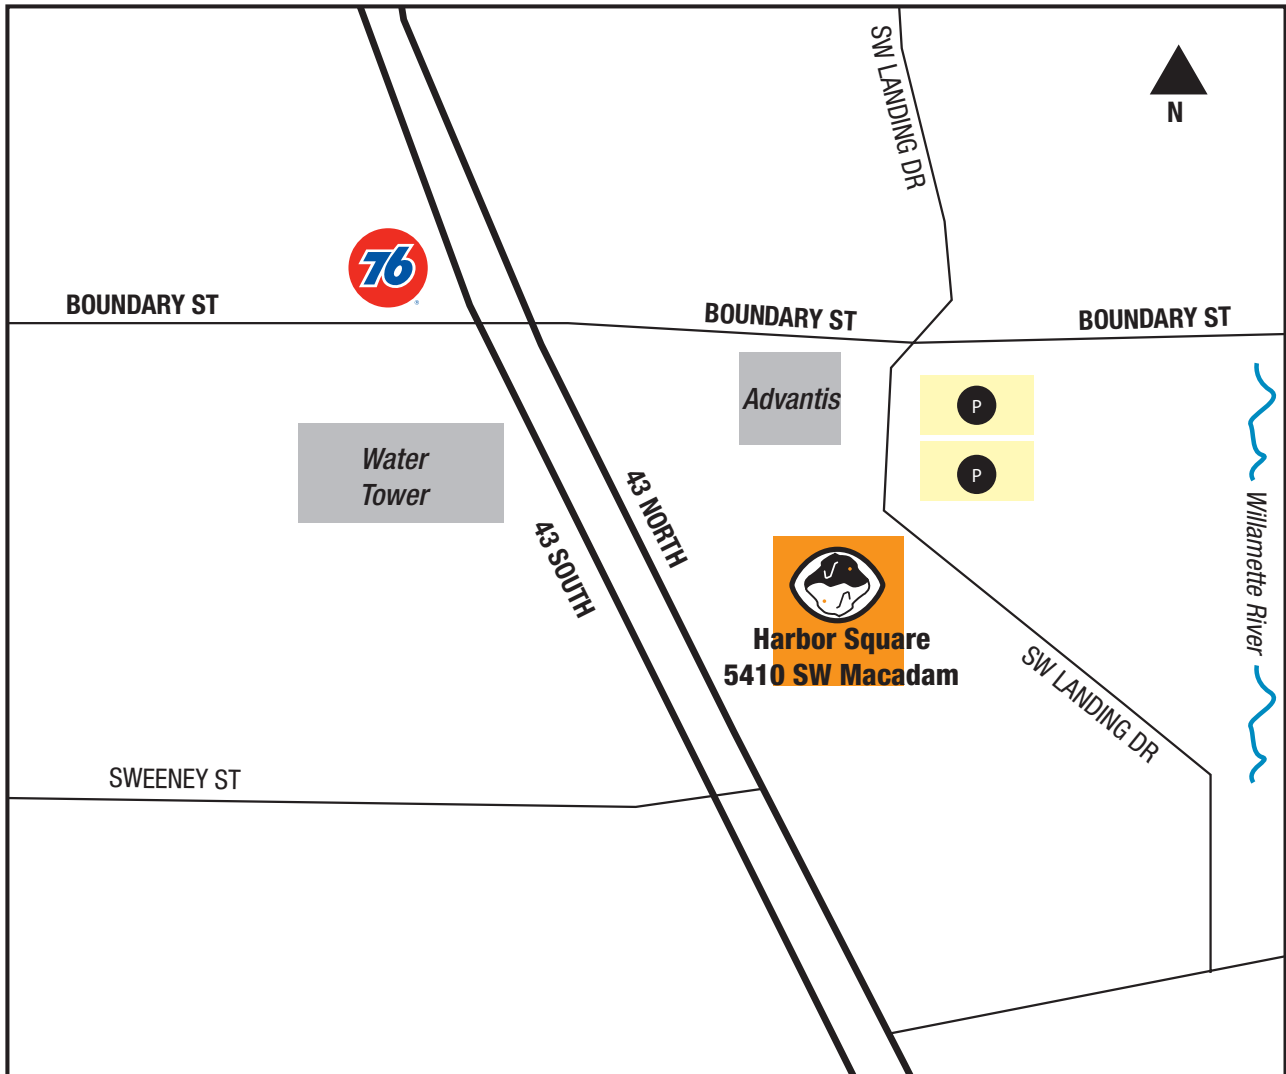

Anita M. Katz, PMHNP

5410 SW Macadam • Suite 270

Portland, OR 97239

ph. (503) 764-9508 fax (503) 764-9558

HARBOR SQUARE BUILDING COMPLEX:

The address is **5410 SW Macadam Ave, Suite 270, Portland, OR 97239.**

From the North: South on HWY 43/Macadam Ave. Turn Left at the light on Boundary Ave. Take the first Right onto SW Landing Dr. 5410 SW Macadam Ave. is the second building on the right.

From the South: North on HWY 43/ Macadam Ave. Turn Right at the light on Boundary Ave. Take the first Right onto SW Landing Dr. 5410 SW Macadam Ave. is the second building on the right.

Parking: There are three visitor parking spots in front of the building, if they are occupied use the overflow parking on SW Landing Dr, close to Boundary Ave, as marked on the map.